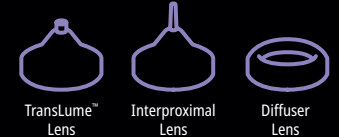

THREE DIAGNOSTIC AID LENSES

5973 - VALO X Kit

- 1 x VALO X LED curing light
- 5 x Accessory lenses
- 2 x Rechargeable batteries
- 1 x Battery charger
- 1 x Power supply (for battery charger or cord adapter)
- 1 x Cord adapter
- 1 x Handpiece bracket holder
- 1 x Blue light blocking light shield
- 1 x Sample pack of barrier sleeves

Accessories

- **4951** VALO X Battery Charger
- **4952** Power Supply with Universal Plugs
- **5189** VALO X Assembled Cord
- **5437** VALO X Batteries 2pk
- **4665** VALO X Barrier Sleeves 100pk

SCAN
TO VIEW
PRICING