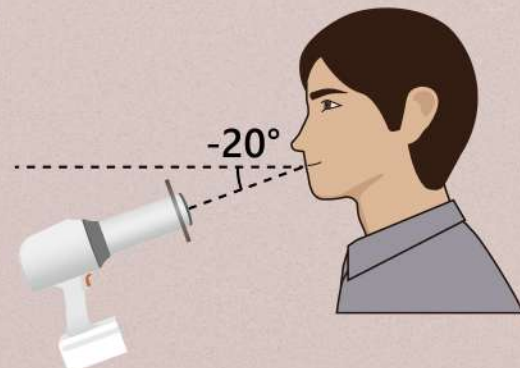

Source focal spot

Source focal spot

Subject

Eighteeth

Effect of focal spot size

Engineered
for
accurate
images

Designed with **safety** in mind

Built-in leaded double shield to protect the operator from leakage radiation

Locking system to prevent unintentional exposure

Simplify your digital workflow

- Compact size and lightweight can make you operate it by one hand only

- Intuitive user interface

- Smart angulation system