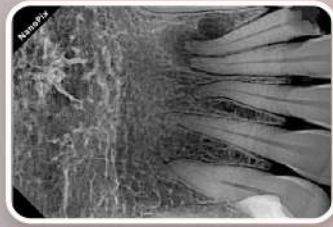

HyperLight

PORTABLE X-RAY UNIT

<https://stomshop.pro>

- Clinical Imagery

•

••

•••

- Sharp, high resolution images with a **0.4mm** focal spot

Source focal spot

Source focal spot

Subject

Eighteeth

Effect of focal spot size

Engineered
for
accurate
images

Designed with **safety** in mind

Built-in leaded double shield to protect the operator from leakage radiation

Locking system to prevent unintentional exposure

Simplify your digital workflow

- Compact size and lightweight can make you operate it by one hand only

- Intuitive user interface

- Smart angulation system