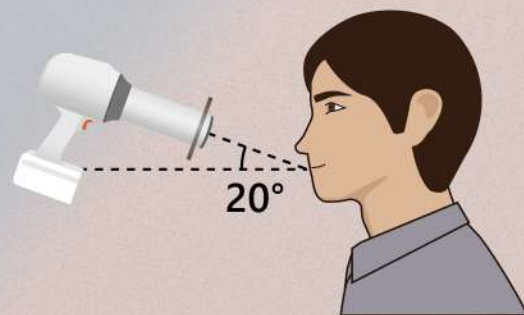

Source focal spot

Source focal spot

Subject

Eighteeth

Effect of focal spot size

Engineered
for
accurate
images

Designed with **safety** in mind

Built-in leaded double shield to protect the operator from leakage radiation

Locking system to prevent unintentional exposure

Simplify your digital workflow

- Compact size and lightweight can make you operate it by one hand only

- Intuitive user interface

- Smart angulation system