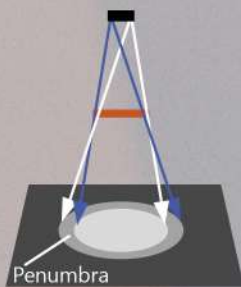

HyperLight

PORTABLE X-RAY UNIT

<https://stomshop.pro>

- Clinical Imagery

•

••

•••

- Sharp, high resolution images with a **0.4mm** focal spot

Source focal spot

Source focal spot

Subject

Eighteeth

Effect of focal spot size

Engineered
for
accurate
images

Designed with **safety** in mind

Built-in leaded double shield to protect the operator from leakage radiation

Locking system to prevent unintentional exposure

Simplify your digital workflow

- Compact size and lightweight can make you operate it by one hand only

- Intuitive user interface

- Smart angulation system

Maximize
your
diagnostic
potential

Perfect
combination

<https://stomshop.pro>

Model	: HyperLight	Weight	: 1.8 kg
Focal Spot	: 0.4mm	Battery	: 2500mAh x 4
Tube Voltage	: 65kV	Exposure Time Range	: 0.02-2 Sec
Tube Current	: 2.5mA	Line voltage	: 100V-240V, 50Hz/60Hz