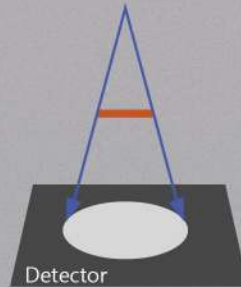

HyperLight

PORTABLE X-RAY UNIT

<https://stomshop.pro>

- Clinical Imagery

•

••

•••

- Sharp, high resolution images with a **0.4mm** focal spot

Source focal spot

Source focal spot

Subject

Eighteeth

Effect of focal spot size

Engineered
for
accurate
images

Designed with **safety** in mind

Built-in leaded double shield to protect the operator from leakage radiation

Locking system to prevent unintentional exposure

Simplify your digital workflow

- Compact size and lightweight can make you operate it by one hand only

- Intuitive user interface

- Smart angulation system

Maximize
your
diagnostic
potential

Perfect
combination

<https://stomshop.pro>

Model	: HyperLight	Weight	: 1.8 kg
Focal Spot	: 0.4mm	Battery	: 2500mAh x 4
Tube Voltage	: 65kV	Exposure Time Range	: 0.02-2 Sec
Tube Current	: 2.5mA	Line voltage	: 100V-240V, 50Hz/60Hz