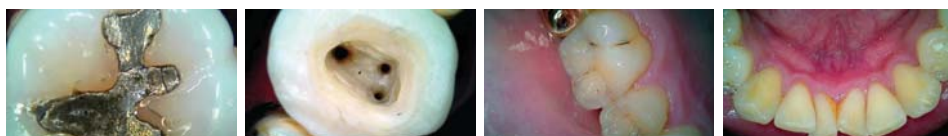

3 Minimum System Requirement

- PC system: 2.0 Ghz CPU, 1GB RAM
- OS: Windows XP service pack 3
- USB port: USB 2.0

Upper images are take by real product.