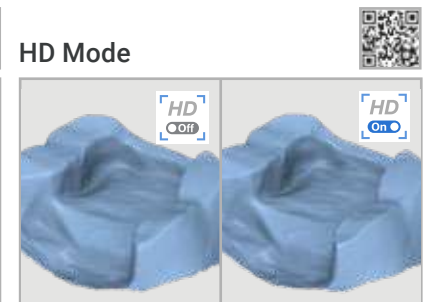

Enhanced A.I. filtering performance eases the scanning process by filtering out soft tissue such as lips, cheeks, and tongue.

Automatically filters registered colors, such as the color of medical gloves, during scanning.

Scan with your own scanning strategy. Fragmented scan data are aligned with automatically detected common area.

For more precise and accurate scan data

Automatically distinguishes and suggests the best matching shade from scan data.

Secures accurate scan body data in difficult-to-scan areas, such as the posterior region.

Secures accurate margin data in difficult-to-scan situations.

Get a sharper scan image in the margin area with the upgraded HD Mode.