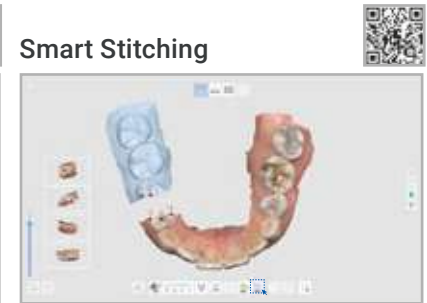

<https://stomshop.pro/>

Experience amazing digital dentistry with **Medit Scan for Clinics**.
Our cutting-edge software technology makes scanning more convenient for you.

For scanning assistance

Strengthened user guidance provides help for abnormalities detected during scanning.

Enhanced A.I. filtering performance eases the scanning process by filtering out soft tissue such as lips, cheeks, and tongue.

Automatically filters registered colors, such as the color of medical gloves, during scanning.

Scan with your own scanning strategy. Fragmented scan data are aligned with automatically detected common area.

For more precise and accurate scan data

Automatically distinguishes and suggests the best matching shade from scan data.

Secures accurate scan body data in difficult-to-scan areas, such as the posterior region.

Secures accurate margin data in difficult-to-scan situations.

Get a sharper scan image in the margin area with the upgraded HD Mode.