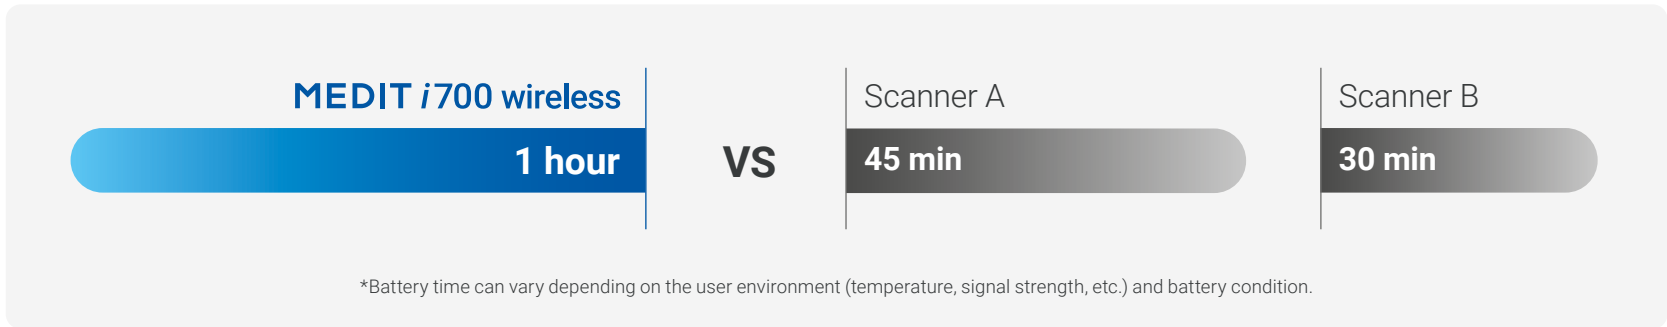

Auto Calibration

Automatic tool makes calibration a breeze

Auto Calibration Tool (Sold separately)

When the scanner's cable disappears, so do restrictions to scan movements. Strengthened impact resistance minimizes damage from accidental drops. Weight balanced design of the *i700* wireless provides a stable, comfortable scanning experience.

*Performance may vary according to usage conditions.

All-day Battery Life

1 hour of continuous scanning, **up to 8 hours** in standby mode

All-Day-Scan-with-Single-Battery. Scan all day without worrying about charging.