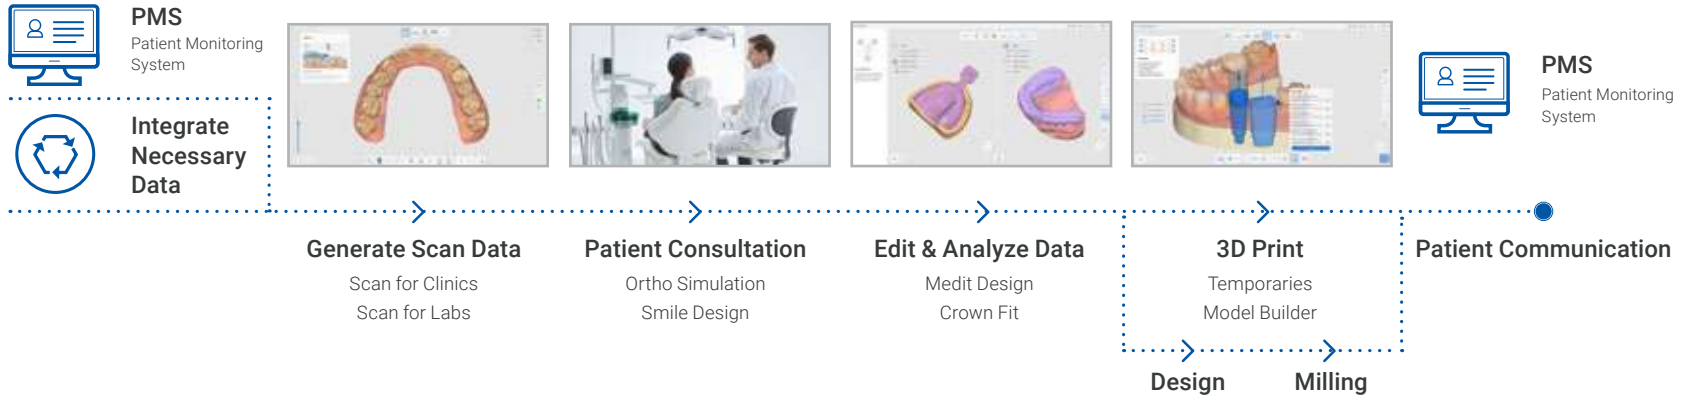

Digital Dentistry with **Medit Link** & **Medit Apps**

Digitize Your Treatment with Medit Link

Use Your Scan Data for Much More

Scan data created with the Medit i700 wireless can be linked to the workflow of various solution providers via Medit Link. The data can also be used with any software that can open standard 3D formats such as STL, PLY, and OBJ. And the wide utilization of our open system is expanding as we speak.

What you can do in Medit Link :

Clear aligners | Crown and bridges | Implant-supported restorations | Full and partial dentures | Orthodontics | Implant surgical guides | Sleep apnea devices | Dental models | 3D printing...

Medit Apps

Medit Apps quickly introduce digital workflows using scan data and help you to utilize them in a diverse range of cases. You can analyze data, create restorations and models, and communicate with your patients in the simplest way. With Medit Apps, a lot more can be done on the chairside like designing sprints, temporaries, bridges, and so on! By the way, you don't need to have a Medit scanner or pay a huge annual fee to join the Medit Ecosystem.

Feel literally free to enjoy digital dentistry with Medit Apps.

→ See Next Page for **Medit Ecosystem**

<https://stomshop.pro/>