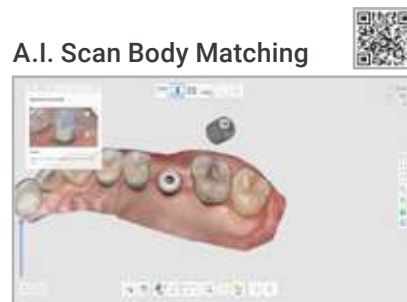

<https://stomshop.pro/>

Experience amazing digital dentistry with **Medit Scan for Clinics**.
Our cutting-edge software technology makes scanning more convenient for you.

For scanning assistance

Strengthened user guidance provides help for abnormalities detected during scanning.

Enhanced A.I. filtering performance eases the scanning process by filtering out soft tissue such as lips, cheeks, and tongue.

Automatically filters registered colors, such as the color of medical gloves, during scanning.

Scan with your own scanning strategy. Fragmented scan data are aligned with automatically detected common area.

For more precise and accurate scan data

Automatically distinguishes and suggests the best matching shade from scan data.

Secures accurate scan body data in difficult-to-scan areas, such as the posterior region.

Secures accurate margin data in difficult-to-scan situations.

Get a sharper scan image in the margin area with the upgraded HD Mode.