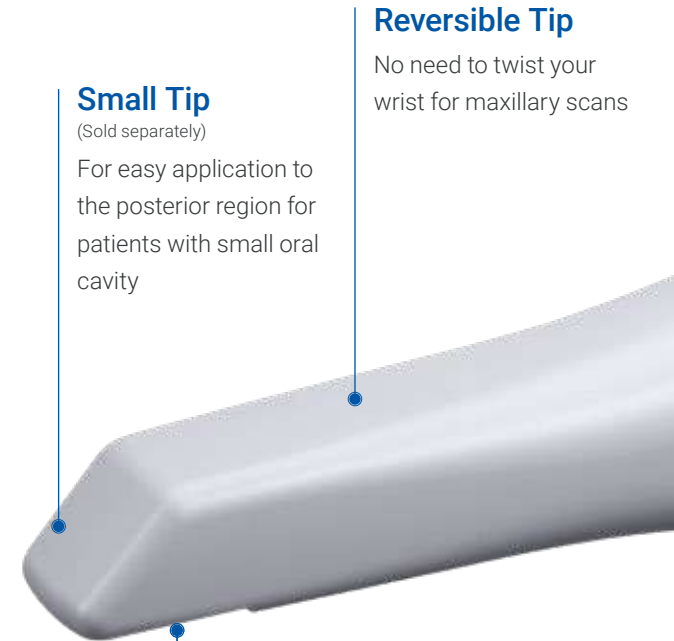

*Frames per second: number of frames of scanning data per second

- Full arch accuracy: $10.9 \mu\text{m} \pm 0.98$
- Up to 70 FPS

Small Tip

(Sold separately)

For easy application to the posterior region for patients with small oral cavity

Reversible Tip

No need to twist your wrist for maxillary scans

Wider Scan Area

Enlarged scanning window captures large areas at once while maintaining the small size of the scanner head

Remote Control

Conveniently check scan data from the scanner itself and prevent cross-contamination