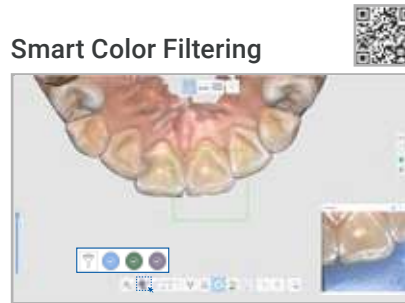

<https://stomshop.pro/>

Experience amazing digital dentistry with **Medit Scan for Clinics**.
Our cutting-edge software technology makes scanning more convenient for you.

For scanning assistance

Strengthened user guidance provides help for abnormalities detected during scanning.

Enhanced A.I. filtering performance eases the scanning process by filtering out soft tissue such as lips, cheeks, and tongue.

Automatically filters registered colors, such as the color of medical gloves, during scanning.

Scan with your own scanning strategy. Fragmented scan data are aligned with automatically detected common area.

For more precise and accurate scan data

Automatically distinguishes and suggests the best matching shade from scan data.

Secures accurate scan body data in difficult-to-scan areas, such as the posterior region.

Secures accurate margin data in difficult-to-scan situations.

Get a sharper scan image in the margin area with the upgraded HD Mode.