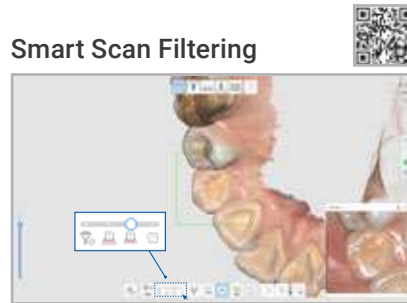

Wired power connection:

Once you've used up all 3 included batteries, simply
connect the power cable and keep using the device.

*Performance may vary according to usage conditions.

Wireless Scanning, Easier Than Ever

<https://stomshop.pro/>

Experience amazing digital dentistry with **Medit Scan for Clinics**.
Our cutting-edge software technology makes scanning more convenient for you.

For scanning assistance

Strengthened user guidance provides help for abnormalities detected during scanning.

Enhanced A.I. filtering performance eases the scanning process by filtering out soft tissue such as lips, cheeks, and tongue.

Automatically filters registered colors, such as the color of medical gloves, during scanning.

Scan with your own scanning strategy. Fragmented scan data are aligned with automatically detected common area.

For more precise and accurate scan data

Automatically distinguishes and suggests the best matching shade from scan data.