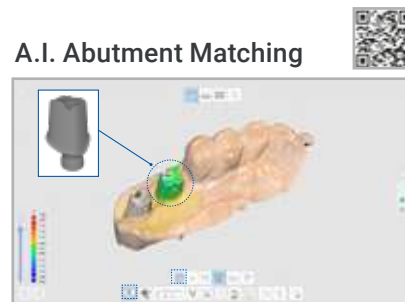

Enhanced A.I. filtering performance eases the scanning process by filtering out soft tissue such as lips, cheeks, and tongue.

Automatically filters registered colors, such as the color of medical gloves, during scanning.

Scan with your own scanning strategy. Fragmented scan data are aligned with automatically detected common area.

For more precise and accurate scan data

Automatically distinguishes and suggests the best matching shade from scan data.

Secures accurate scan body data in difficult-to-scan areas, such as the posterior region.

Secures accurate margin data in difficult-to-scan situations.

Get a sharper scan image in the margin area with the upgraded HD Mode.